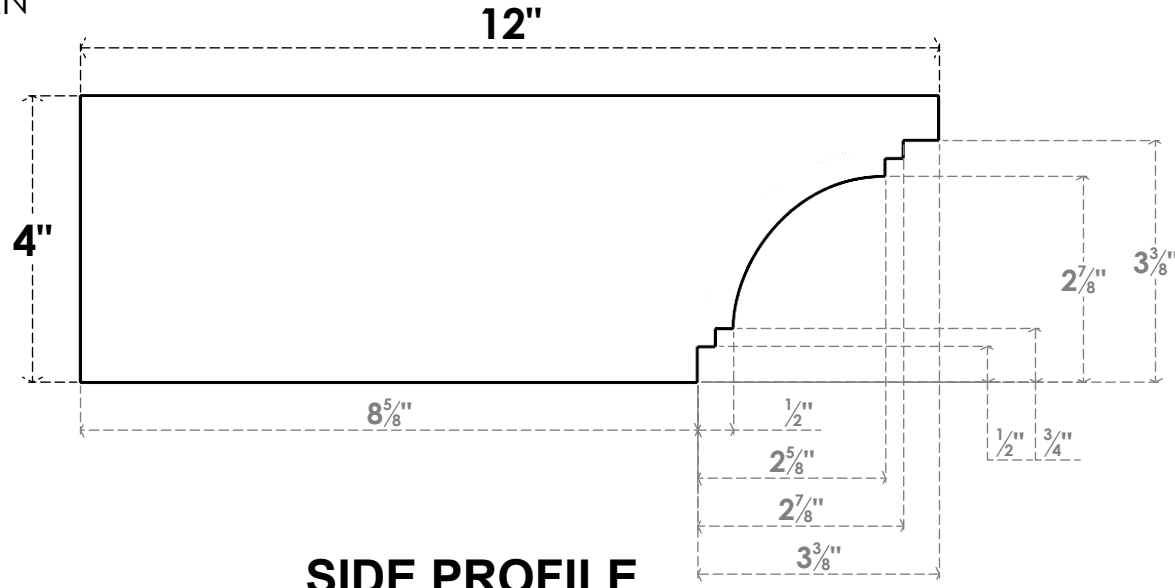

ITEM NUMBER: RFTURO040X04000X12000X004PEC00RCPR

4"W X 4"H X 12"L TIMBERTHANE ROUGH CEDAR PESCADERO FAUX WOOD OPEN RAFTER TAIL, 4"L END, PRIMED TAN

ISOMETRIC

GENERATED DATE : 03/02/2023

EKENA MILLWORK
2300 WEST MAIN ST.
CLARKSVILLE, TX 75426
TOLL FREE: 866-607-0453
WWW.EKENAMILLWORK.COM

NOTES

1. INSTALLATION TO BE COMPLETED IN ACCORDANCE WITH MANUFACTURER'S SPECIFICATIONS.
2. DRAWING MAY NOT BE TO SCALE
3. THIS DRAWING IS INTENDED FOR DESIGN AND PLANNING PURPOSES ONLY.
4. ALL INFORMATION CONTAINED HEREIN WAS CURRENT AT THE TIME OF DEVELOPMENT BUT MUST BE REVIEWED AND APPROVED BY THE PRODUCT MANUFACTURER TO BE CONSIDERED ACCURATE.
5. TIMBERTHANE ARCHITECTURAL PRODUCTS ARE MADE FROM HIGH DENSITY URETHANE AND COME FACTORY PRIMED