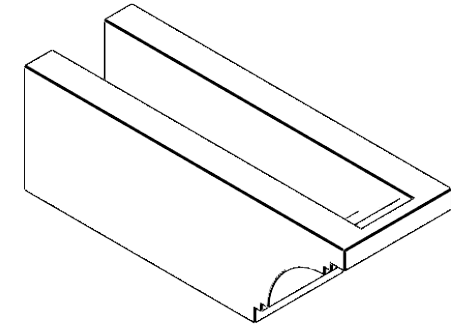

ITEM NUMBER: RFTURO040X04000X12000X004PEC00RCPR

4"W X 4"H X 12"L TIMBERTHANE ROUGH CEDAR PESCADERO FAUX WOOD OPEN RAFTER TAIL, 4"L END, PRIMED TAN

ISOMETRIC

GENERATED DATE : 03/02/2023

EKENA MILLWORK
2300 WEST MAIN ST.
CLARKSVILLE, TX 75426
TOLL FREE: 866-607-0453
WWW.EKENAMILLWORK.COM

NOTES

1. INSTALLATION TO BE COMPLETED IN ACCORDANCE WITH MANUFACTURER'S SPECIFICATIONS.
2. DRAWING MAY NOT BE TO SCALE
3. THIS DRAWING IS INTENDED FOR DESIGN AND PLANNING PURPOSES ONLY.
4. ALL INFORMATION CONTAINED HEREIN WAS CURRENT AT THE TIME OF DEVELOPMENT BUT MUST BE REVIEWED AND APPROVED BY THE PRODUCT MANUFACTURER TO BE CONSIDERED ACCURATE.
5. TIMBERTHANE ARCHITECTURAL PRODUCTS ARE MADE FROM HIGH DENSITY URETHANE AND COME FACTORY PRIMED