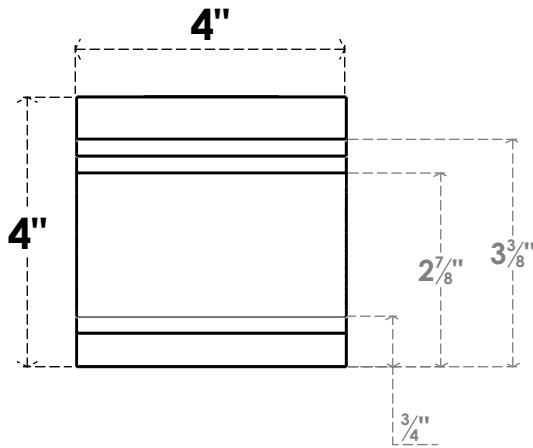

ITEM NUMBER: RFTURO040X04000X12000X004PEC00RCPR

4"W X 4"H X 12"L TIMBERTHANE ROUGH CEDAR PESCADERO FAUX WOOD OPEN RAFTER TAIL, 4"L END, PRIMED TAN

ISOMETRIC

GENERATED DATE : 03/02/2023

EKENA MILLWORK
2300 WEST MAIN ST.
CLARKSVILLE, TX 75426
TOLL FREE: 866-607-0453
WWW.EKENAMILLWORK.COM

NOTES

1. INSTALLATION TO BE COMPLETED IN ACCORDANCE WITH MANUFACTURER'S SPECIFICATIONS.
2. DRAWING MAY NOT BE TO SCALE
3. THIS DRAWING IS INTENDED FOR DESIGN AND PLANNING PURPOSES ONLY.
4. ALL INFORMATION CONTAINED HEREIN WAS CURRENT AT THE TIME OF DEVELOPMENT BUT MUST BE REVIEWED AND APPROVED BY THE PRODUCT MANUFACTURER TO BE CONSIDERED ACCURATE.
5. TIMBERTHANE ARCHITECTURAL PRODUCTS ARE MADE FROM HIGH DENSITY URETHANE AND COME FACTORY PRIMED